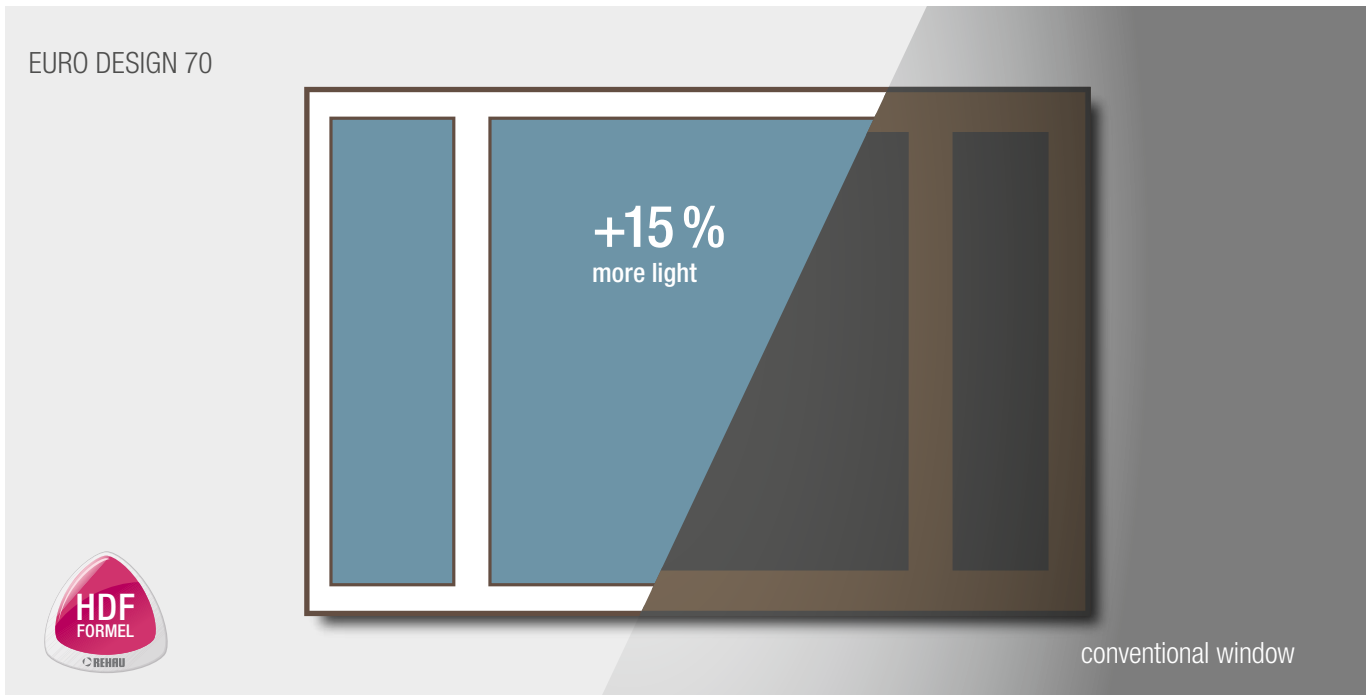

LOWER ENERGY LOSSES

More savings

70 mm construction depth and double seal keep your home warm and cosy, even when it's stormy or snowy outside. This keeps your heating costs in check.

Technical data	
Material	RAU-PVC, cadmium-free and lead-free formula
Construction depth	70 mm
Maximum pane thickness	41 mm
Heat insulation	U_w value up to 1.3 W/m²K
Resistance against wind load	up to class C5/B5 to DIN EN 12210
Resistance against driving rain	up to class E900 to DIN EN 12208
Air permeability	Class 4 as per DIN EN 12207
Sound insulation	up to R_w = 44 dB
Burglary prevention	up to resistance class RC 2