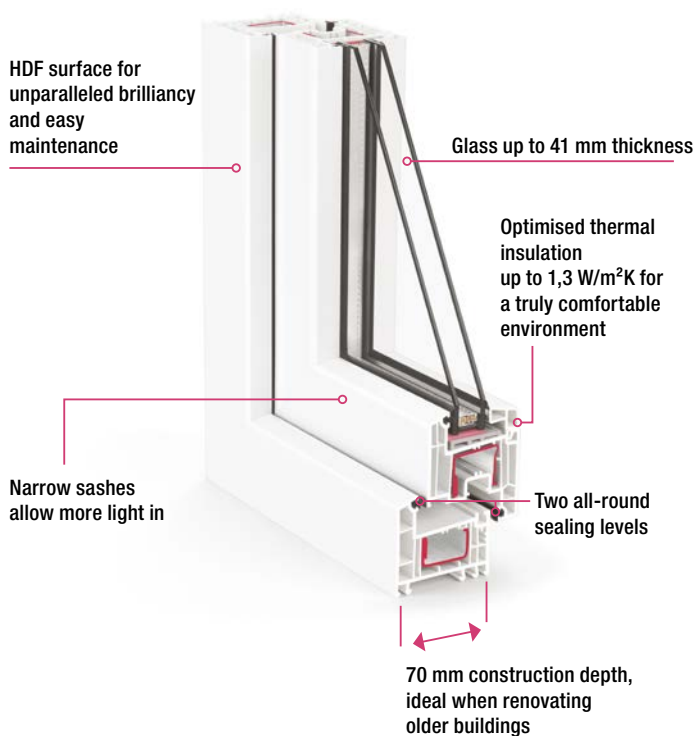

LOWER ENERGY LOSSES

More savings

70 mm construction depth and double seal keep your home warm and cosy, even when it's stormy or snowy outside. This keeps your heating costs in check.

Technical data	
Material	RAU-PVC, cadmium-free and lead-free formula
Construction depth	70 mm
Maximum pane thickness	41 mm
Heat insulation	U_w value up to 1.3 W/m²K
Resistance against wind load	up to class C5/B5 to DIN EN 12210
Resistance against driving rain	up to class E900 to DIN EN 12208
Air permeability	Class 4 as per DIN EN 12207
Sound insulation	up to R_w = 44 dB
Burglary prevention	up to resistance class RC 2